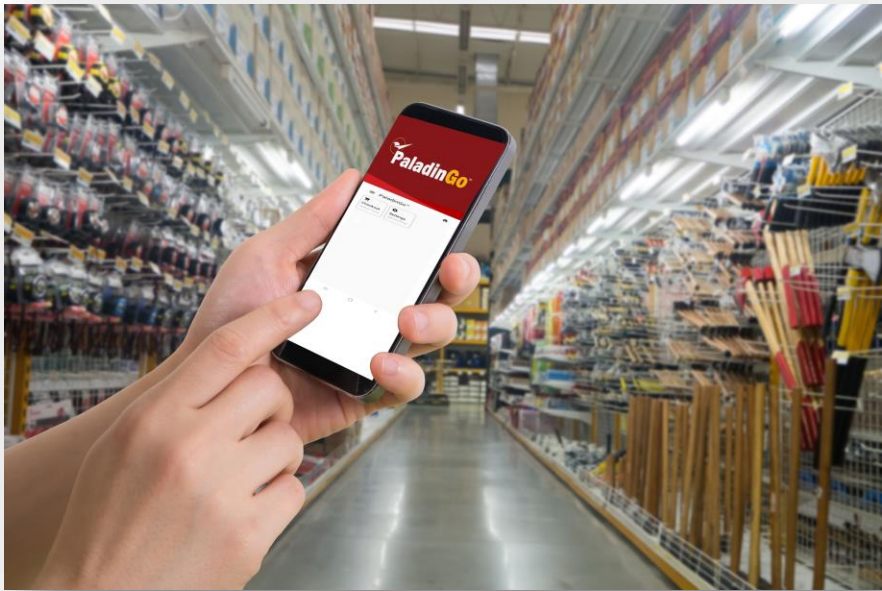

Mobile Point of Sale

- Mobile point of sale (mPOS) is a portable version of a traditional checkout counter point of sale system or cash register.
- mPOS systems run on a mobile device – smartphone or tablet. (Android and iOS)
- mPOS allows retail stores to perform a wide range of business processes from anywhere with an internet connection.

PaladinGo™

PaladinGo™ – the mobile companion to Paladin Point of Sale – puts the power of PaladinPOS in your hand.

- Access store information anywhere.
- Check on store and product performance.
- Look up inventory details.
- Create and save purchase orders.
- Recall quotes, special orders and on-hand invoices.
- Complete sales transactions.
- Make informed purchasing decisions.