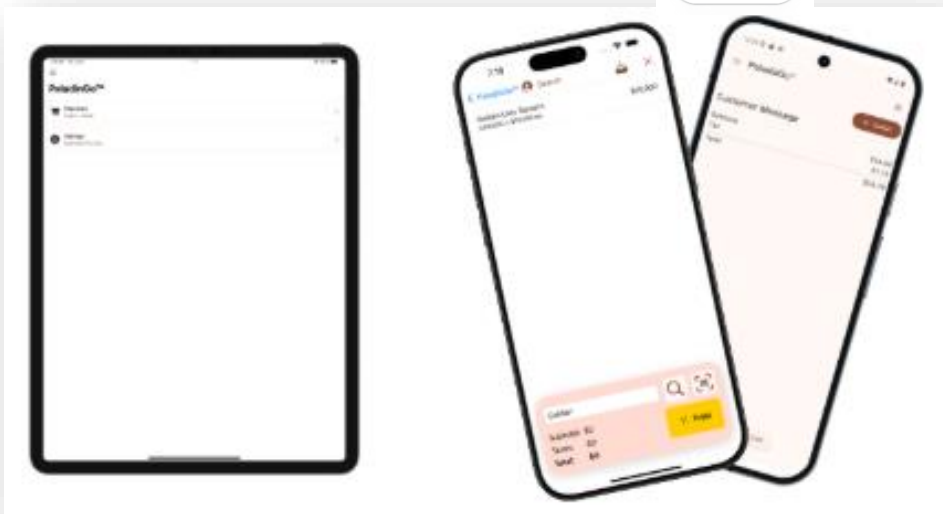

PaladinGo™

Google Play Games Apps Movies & TV Books Kids

PaladinGo™ activation

- Download from either the Google Play or the Apple Store.
- Can be enabled directly inside of your current PaladinPOS system via the Maintain > PaladinGo menu located at the top of the window.
- Contact Paladin Support with any questions.
- PaladinGo also works through Datalogic's Memor Scanner, a handheld mobile computer designed for inventory review.