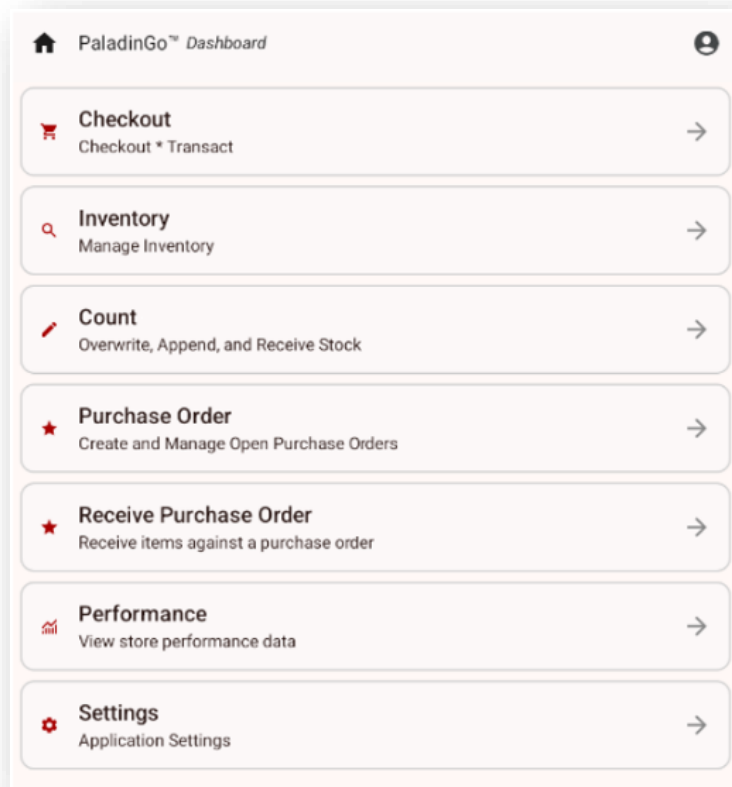

PaladinGo™

PaladinGo™ – the mobile companion to Paladin Point of Sale – puts the power of PaladinPOS in your hand.

- Access store information anywhere.
- Check on store and product performance.
- Look up inventory details.
- Create and save purchase orders.
- Recall quotes, special orders and on-hand invoices.
- Complete sales transactions.
- Make informed purchasing decisions.

PaladinGo™

Google Play Games Apps Movies & TV Books Kids

PaladinGo™ activation

- Download from either the Google Play or the Apple Store.
- Can be enabled directly inside of your current PaladinPOS system via the Maintain > PaladinGo menu located at the top of the window.
- Contact Paladin Support with any questions.
- PaladinGo also works through Datalogic's Memor Scanner, a handheld mobile computer designed for inventory review.