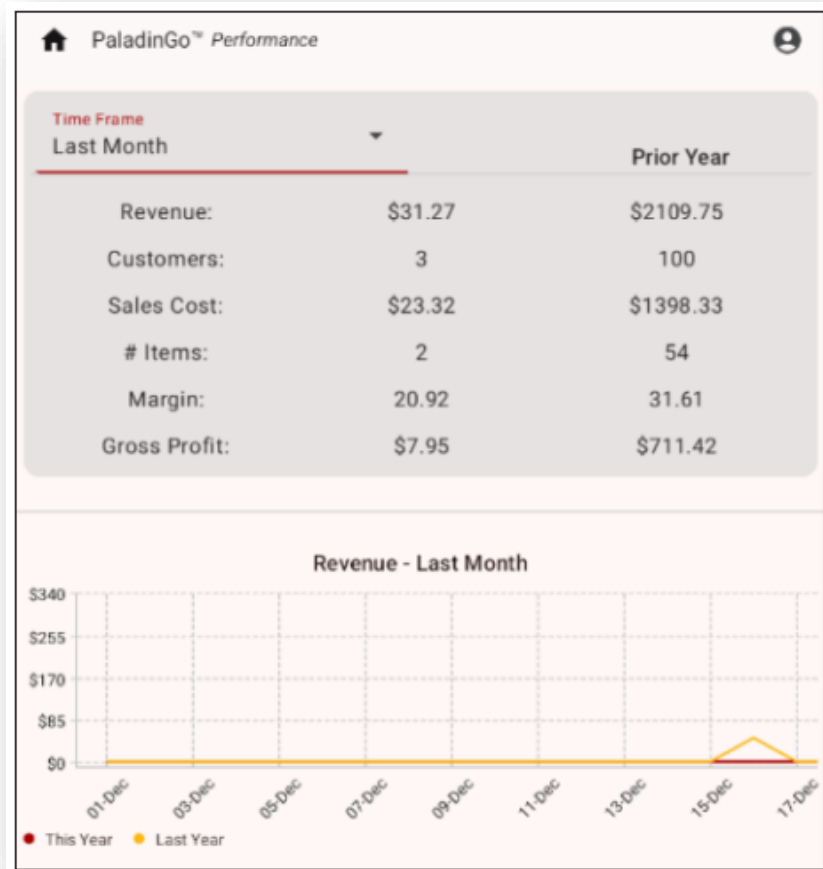

PaladinGo™

PaladinGo™ – the mobile companion to Paladin Point of Sale – puts the power of PaladinPOS in your hand.

- Access store information anywhere.
- Check on store and product performance.
- Look up inventory details.
- Create and save purchase orders.
- Recall quotes, special orders and on-hand invoices.
- Complete sales transactions.
- Make informed purchasing decisions.

PaladinGo™ has seven modules that lets users perform a variety of operations.

- Checkout
- Inventory
- Count
- Purchase Order
- Receive Purchase Order
- Performance
- Settings

PaladinGo Performance

- The **Performance** module allows you to view inventory product performance anywhere with an internet connection.
- PaladinGo Performance shows you:
 - Revenue
 - Customers
 - Sales cost
 - # items – In-stock inventory
 - Margin
 - Gross profit
- PaladinGo Performance can be viewed in various time frames.
 - Today – Month to date – Last month
- PaladinGo Performance Demonstration