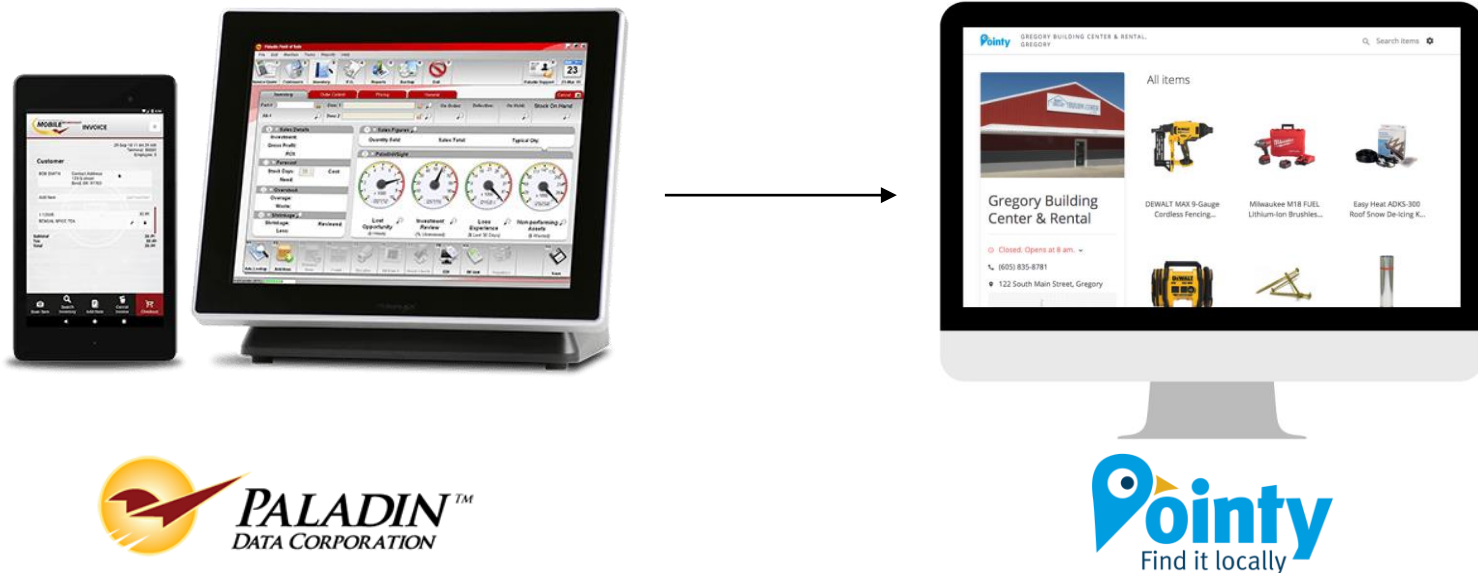

Pointy has digitized over 3 million products (and counting...) to help satisfy these online customer demands on retailers.

The integration with Pointy

- Pointy and Paladin communicate via a custom API (application programming interface).
- Pointy receives SKU information from your inventory and finds a name and image to match each product.
- Pointy then adds each of these products to your Pointy Page and optimizes them to appear in local Google searches.
- Sales and inventory data is sent from Paladin to Pointy daily and your new products are updated automatically on your Pointy page.